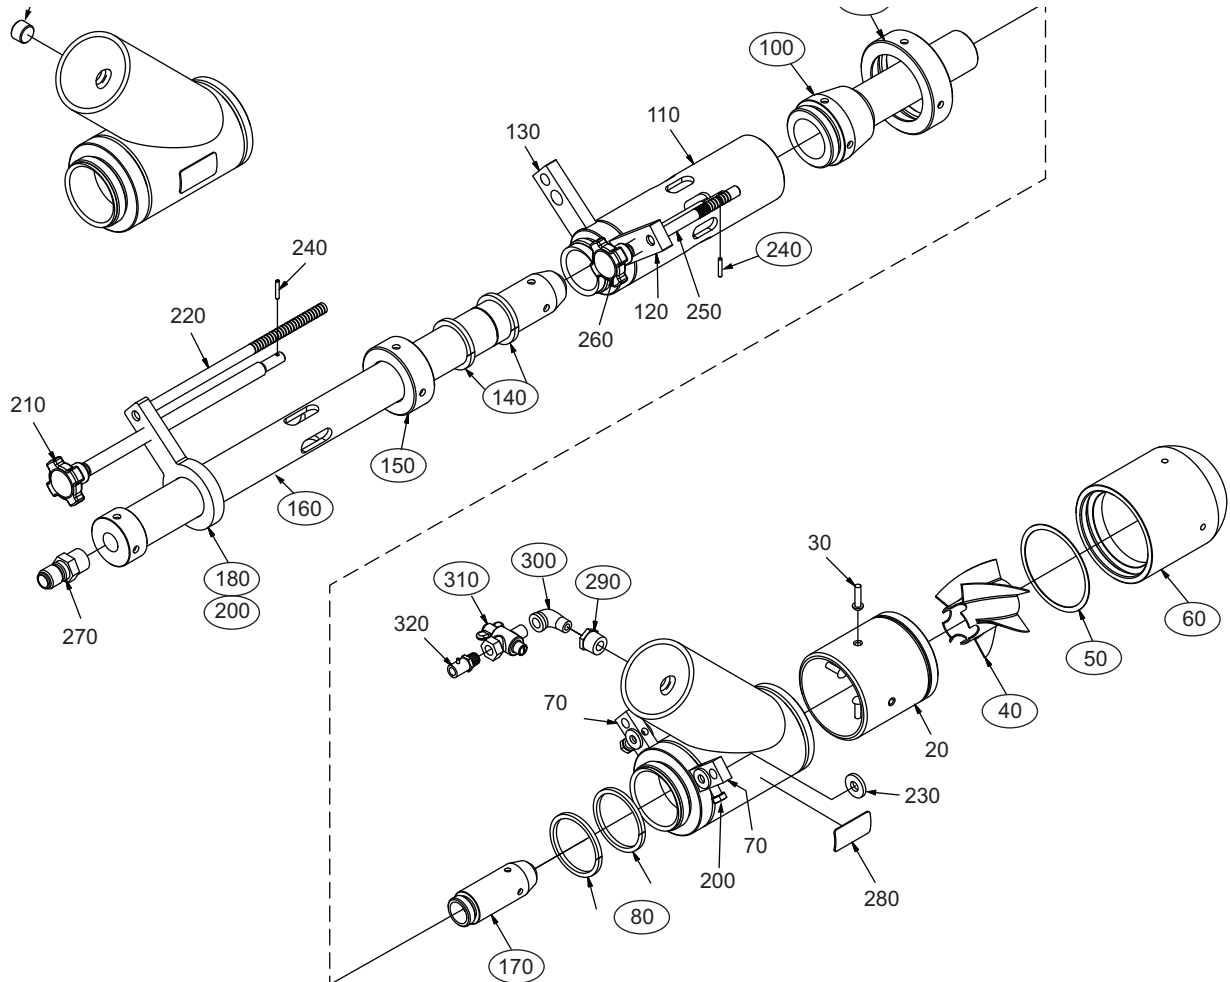

Eclipse BrightFire 200 Burners

Model BRT Size B Gas

Spare Parts List Edition 3.15

Version 1

○ – Typical spare part. For all other items, please contact Eclipse.

Ref.	Part Numbers	Description
40	101026230	B-Size Swirler, 5 Fin, 60 Degree Twist
50	018359-5	B-Size Nozzle Gasket
60	101026192	B-Size, 10MM BTU, 175FPS, High Turndown Outer Nozzle
60	101026057	B-Size, 10MM BTU, 175FPS, Low NOx Outer Nozzle
60	101026204	B-Size, 10MM BTU, 250FPS, High Turndown Outer Nozzle
60	101026069	B-Size, 10MM BTU, 250FPS, Low NOx Outer Nozzle
60	101026193	B-Size, 11MM BTU, 175FPS, High Turndown Outer Nozzle
60	101026058	B-Size, 11MM BTU, 175FPS, Low NOx Outer Nozzle
60	101026205	B-Size, 11MM BTU, 250FPS, High Turndown Outer Nozzle
60	101026070	B-Size, 11MM BTU, 250FPS, Low NOx Outer Nozzle
60	101026194	B-Size, 13MM BTU, 175FPS, High Turndown Outer Nozzle
60	101026059	B-Size, 13MM BTU, 175FPS, Low NOx Outer Nozzle
60	101026206	B-Size, 13MM BTU, 250FPS, High Turndown Outer Nozzle
60	101026071	B-Size, 13MM BTU, 250FPS, Low NOx Outer Nozzle
60	101026195	B-Size, 15MM BTU, 175FPS, High Turndown Outer Nozzle
60	101026060	B-Size, 15MM BTU, 175FPS, Low NOx Outer Nozzle
60	101026207	B-Size, 15MM BTU, 250FPS, High Turndown Outer Nozzle
60	101026072	B-Size, 15MM BTU, 250FPS, Low NOx Outer Nozzle
60	101026196	B-Size, 17MM BTU, 175FPS, High Turndown Outer Nozzle
60	101026061	B-Size, 17MM BTU, 175FPS, Low NOx Outer Nozzle
60	101026208	B-Size, 17MM BTU, 250FPS, High Turndown Outer Nozzle
60	101026073	B-Size, 17MM BTU, 250FPS, Low NOx Outer Nozzle
60	101026197	B-Size, 19MM BTU, 175FPS, High Turndown Outer Nozzle
60	101026062	B-Size, 19MM BTU, 175FPS, Low NOx Outer Nozzle