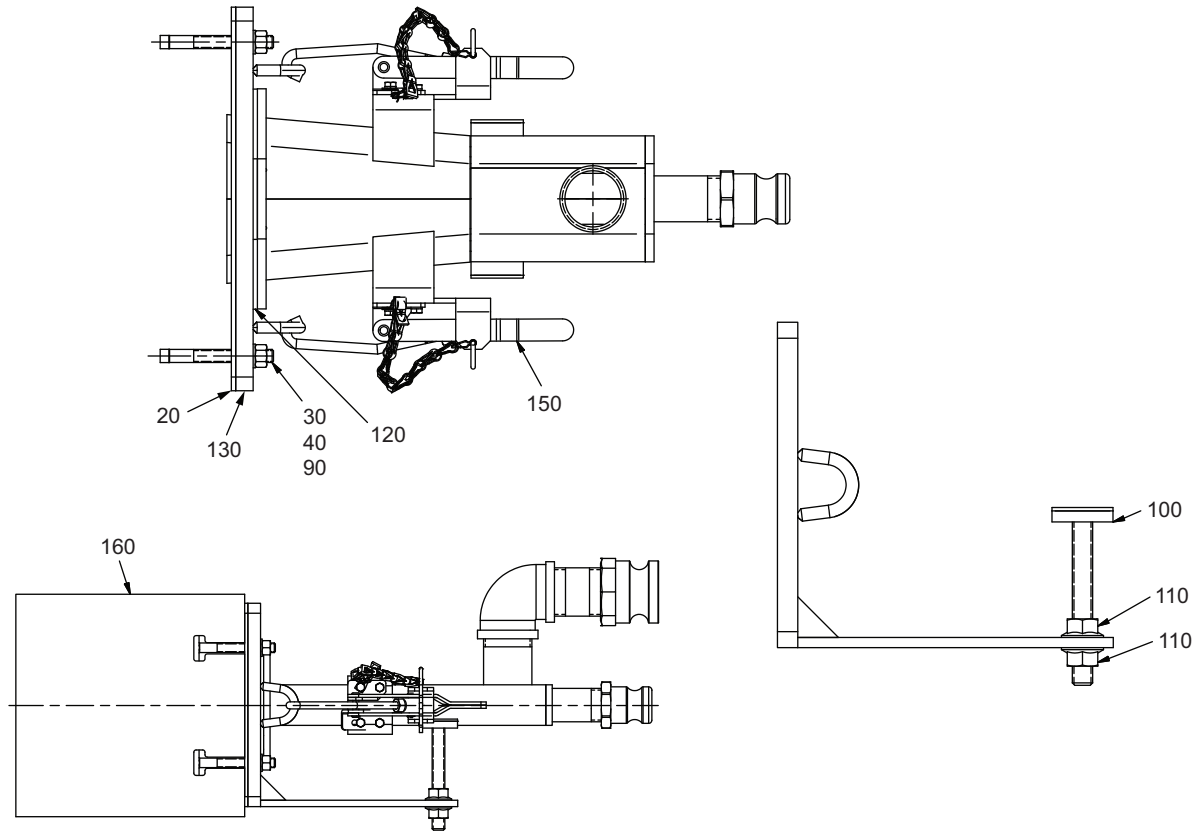

# Eclipse PrimeFire 300 Burners

0.5 to 2 MM Btu/h  
Spare Parts List Edition 3.15

Version 1

Ref.	Part Numbers	Description
20	YH10337	Block Flange Gasket
30	A920903556	T-Bolt, 3/8-16 X 3-1/4 in.
40	3816HHNS	Hex Nut, 3/8-16
90	019053	Lock Washer, 3/8 in.
100	YH10357	Top Plate Bracket Assembly
110	19898	Lock Nut, 1/2-13
120	YH10335	Mounting Flange Gasket, Burner
130	YH10341	Block Flange Assembly
150	10LWS	Lock Washer, No. 10
160	018169-1	Refractory Combustor