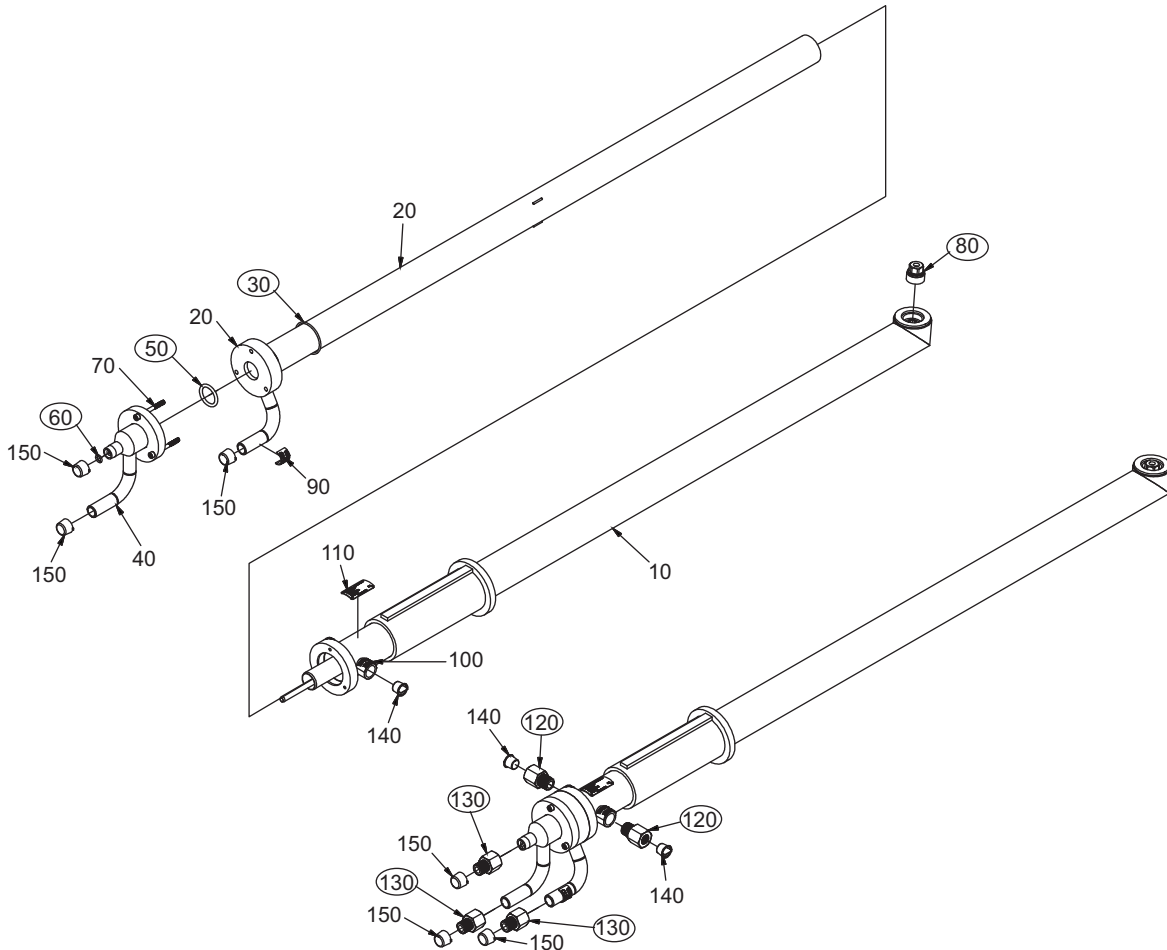

# Eclipse WTPU Burners

Spare Parts List 1141-4

3/4/2015

Version 1.1

Ref	Part Number	Description
30	10032829	O-Ring, 2.112 ID x 0.103 Cross Section
50	10058893	O-Ring, 1.234 ID x 0.139 Cross Section
60	110V	O-Ring, 0.375 ID x 0.103 Cross Section
80	10057651	Nozzle, W2/20/12
80	10057653	Nozzle, W2/24/12
80	10057655	Nozzle, W2/28/12
80	10057657	Nozzle, W2/30/12
120	10033274	Pipe Adapter, 1/2" BSPTF x NPTM
130	10032854	Pipe Adapter, 1/2" NPTF x BSPM
N/S	10021578	Nozzle Pressure Plate