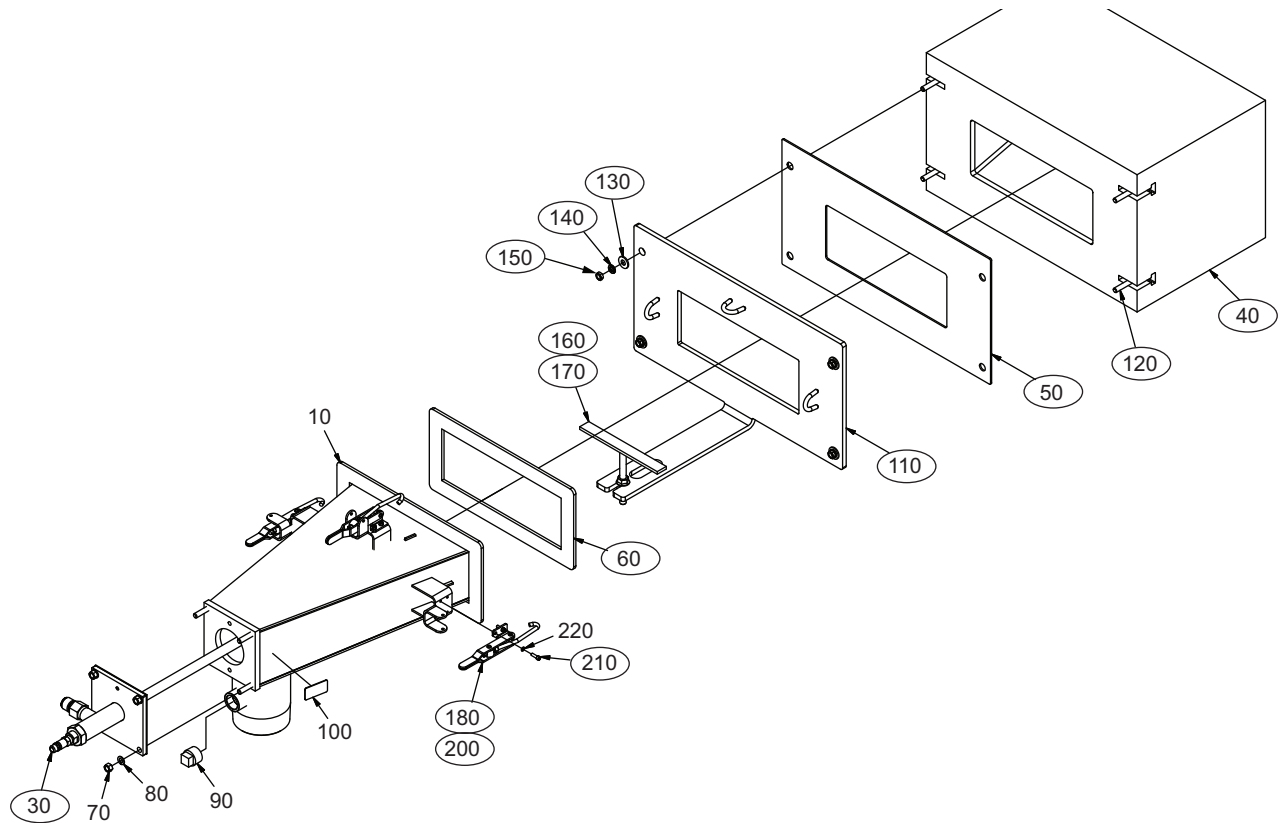

Eclipse PrimeFire 400 Burners

Spare Parts List 1190-4

3/27/2015

20 MM Btu/h

Version 1.3

○ – Typical spare part. For all other items, please contact Eclipse.

Ref.	Part Numbers	Description
30	020845-2	Oil Lance Assembly, With Fittings
30	020845-1	Oil Lance Assembly, Without Fittings
40	020778-2	Refractory Combustor, Jade 50 Dcx
40	020778-1	Refractory Combustor, Zedpave-C
50	020795	Combustor Mounting Flange Gasket
60	020818-1	Burner Mounting Flange Gasket
110	020803	Burner Block Mounting Flange Assembly
120	A920903556	T-Bolt, 3/8-16 X 3-1/4 inch
130	19267	Flat Washer, 7/16 in.
140	19269	Lock Washer, 3/8 in.
150	016196	Hex Nut, 3/8-16
160	020874-1	Support Stand

Ref.	Part Numbers	Description
170	19898	Lock Nut, 1/2-13
180	018993	Latch Clamp Assembly
200	10004027	Sash Chain And Hairpin Assembly
210	102458SHSS	Socket Head Cap Screw, 10-24 X 5/8 inch
	10006746	Fitting, Compression, 1 inch NPT To 1 inch Tube
	020817-1	Inlet Flange Gasket
	10006748-6	Orifice Assembly, 10.0 mm Bore
	10006748-4	Orifice Assembly, 8.0 mm Bore
	10006748-5	Orifice Assembly, 9.0 mm Bore
	10046484	Peepsight
	10006747	Oxygen Bypass Tube, 1 inch OD X 0.083 Wall
	19277	Lock Washer, No.10