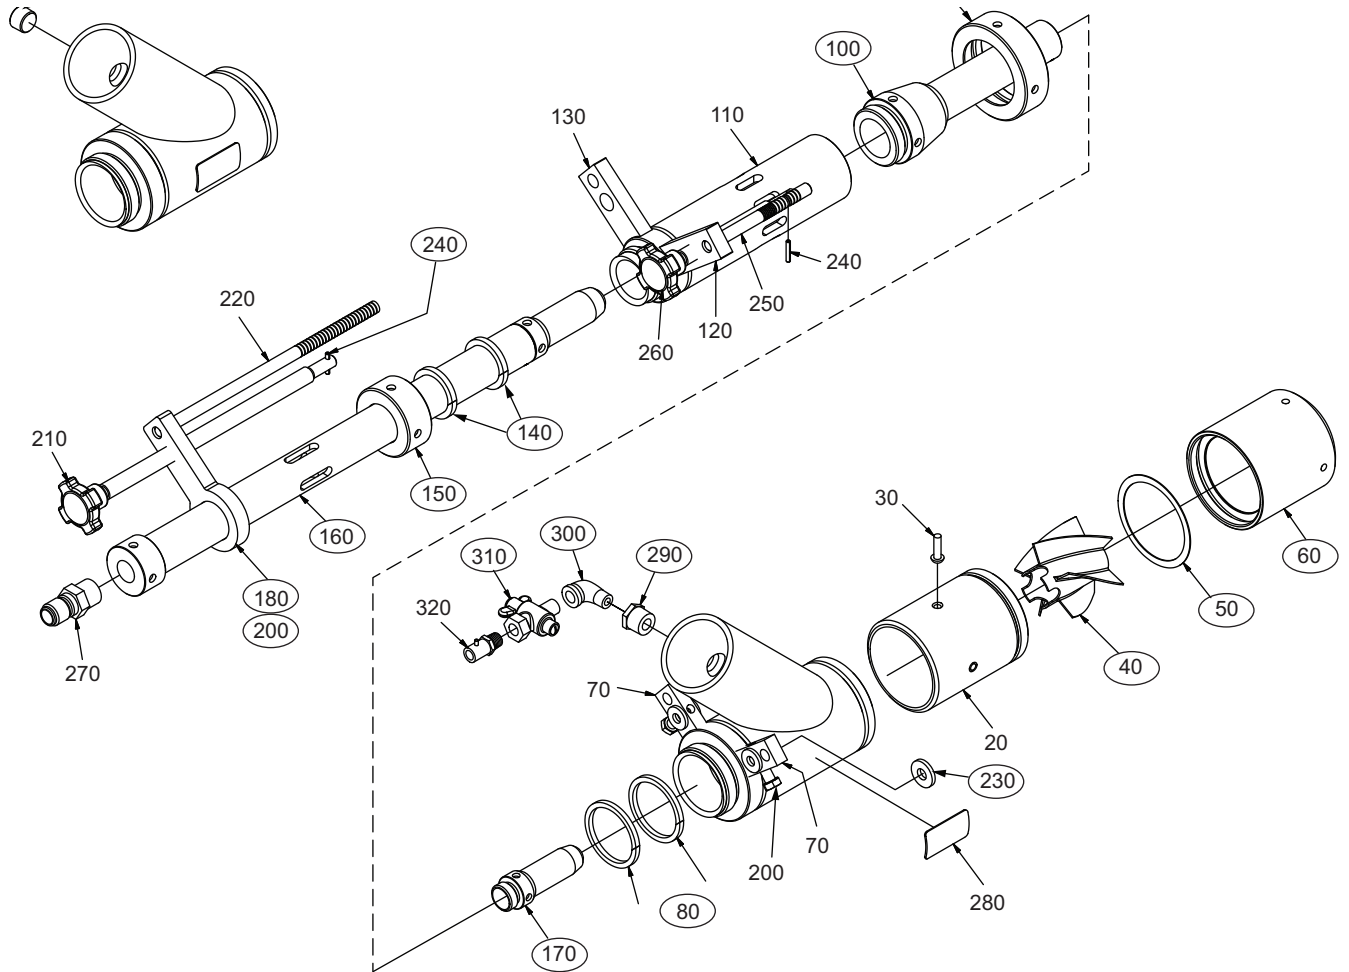

Eclipse BrightFire 200 Burners

Model BRT Size M Gas

Spare Parts List Edition 3.15

Version 1

○ – Typical spare part. For all other items, please contact Eclipse.

Ref.	Part Numbers	Description
40	101026229	M-Size Swirler, 5 Fin, 60 Degree Twist
50	018359-3	M-Size Nozzle Gasket
60	101026031	M-Size, 10MM BTU, 175FPS, High Turndown Outer Nozzle
60	101026005	M-Size, 10MM BTU, 175FPS, Low NOx Outer Nozzle
60	101026041	M-Size, 10MM BTU, 250FPS, High Turndown Outer Nozzle
60	101026015	M-Size, 10MM BTU, 250FPS, Low NOx Outer Nozzle
60	101026032	M-Size, 11MM BTU, 175FPS, High Turndown Outer Nozzle
60	101026006	M-Size, 11MM BTU, 175FPS, Low NOx Outer Nozzle
60	101026042	M-Size, 11MM BTU, 250FPS, High Turndown Outer Nozzle
60	101026016	M-Size, 11MM BTU, 250FPS, Low NOx Outer Nozzle
60	101026033	M-Size, 13MM BTU, 175FPS, High Turndown Outer Nozzle
60	101026007	M-Size, 13MM BTU, 175FPS, Low NOx Outer Nozzle
60	101026043	M-Size, 13MM BTU, 250FPS, High Turndown Outer Nozzle
60	101026017	M-Size, 13MM BTU, 250FPS, Low NOx Outer Nozzle
60	101026034	M-Size, 15MM BTU, 175FPS, High Turndown Outer Nozzle
60	101026008	M-Size, 15MM BTU, 175FPS, Low NOx Outer Nozzle
60	101026044	M-Size, 15MM BTU, 250FPS, High Turndown Outer Nozzle
60	101026018	M-Size, 15MM BTU, 250FPS, Low NOx Outer Nozzle
60	101026035	M-Size, 17MM BTU, 175FPS, High Turndown Outer Nozzle
60	101026009	M-Size, 17MM BTU, 175FPS, Low NOx Outer Nozzle
60	101026045	M-Size, 17MM BTU, 250FPS, High Turndown Outer Nozzle
60	101026019	M-Size, 17MM BTU, 250FPS, Low NOx Outer Nozzle
60	101026026	M-Size, 05MM BTU, 175FPS, High Turndown Outer Nozzle
60	101026000	M-Size, 05MM BTU, 175FPS, Low NOx Outer Nozzle

Ref.	Part Numbers	Description
60	101026036	M-Size, 05MM BTU, 250FPS, High Turndown Outer Nozzle
60	101026010	M-Size, 05MM BTU, 250FPS, Low NOx Outer Nozzle
60	101026027	M-Size, 06MM BTU, 175FPS, High Turndown Outer Nozzle
60	101026001	M-Size, 06MM BTU, 175FPS, Low NOx Outer Nozzle
60	101026037	M-Size, 06MM BTU, 250FPS, High Turndown Outer Nozzle
60	101026011	M-Size, 06MM BTU, 250FPS, Low NOx Outer Nozzle
60	101026028	M-Size, 07MM BTU, 175FPS, High Turndown Outer Nozzle
60	101026002	M-Size, 07MM BTU, 175FPS, Low NOx Outer Nozzle
60	101026038	M-Size, 07MM BTU, 250FPS, High Turndown Outer Nozzle
60	101026012	M-Size, 07MM BTU, 250FPS, Low NOx Outer Nozzle
60	101026029	M-Size, 08MM BTU, 175FPS, High Turndown Outer Nozzle
60	101026003	M-Size, 08MM BTU, 175FPS, Low NOx Outer Nozzle
60	101026039	M-Size, 08MM BTU, 250FPS, High Turndown Outer Nozzle
60	101026013	M-Size, 08MM BTU, 250FPS, Low NOx Outer Nozzle
60	101026030	M-Size, 09MM BTU, 175FPS, High Turndown Outer Nozzle
60	101026004	M-Size, 09MM BTU, 175FPS, Low NOx Outer Nozzle
60	101026040	M-Size, 09MM BTU, 250FPS, High Turndown Outer Nozzle
60	101026014	M-Size, 09MM BTU, 250FPS, Low NOx Outer Nozzle
80	101026083	M-Size Flow Valve Packing
90	018250-6	M-Size Flow Valve Packing Nut
100	101022441	M-Size Flow Valve Nozzle
140	101026048	M-Size Area Adjustment Packing
150	040318001	M-Size Area Packing Nut
160	101026976	M-Size 21.0 Inch Inner Tube Assembly
160	101026977	M-Size 22.0 Inch Inner Tube Assembly
160	101026978	M-Size 23.0 Inch Inner Tube Assembly