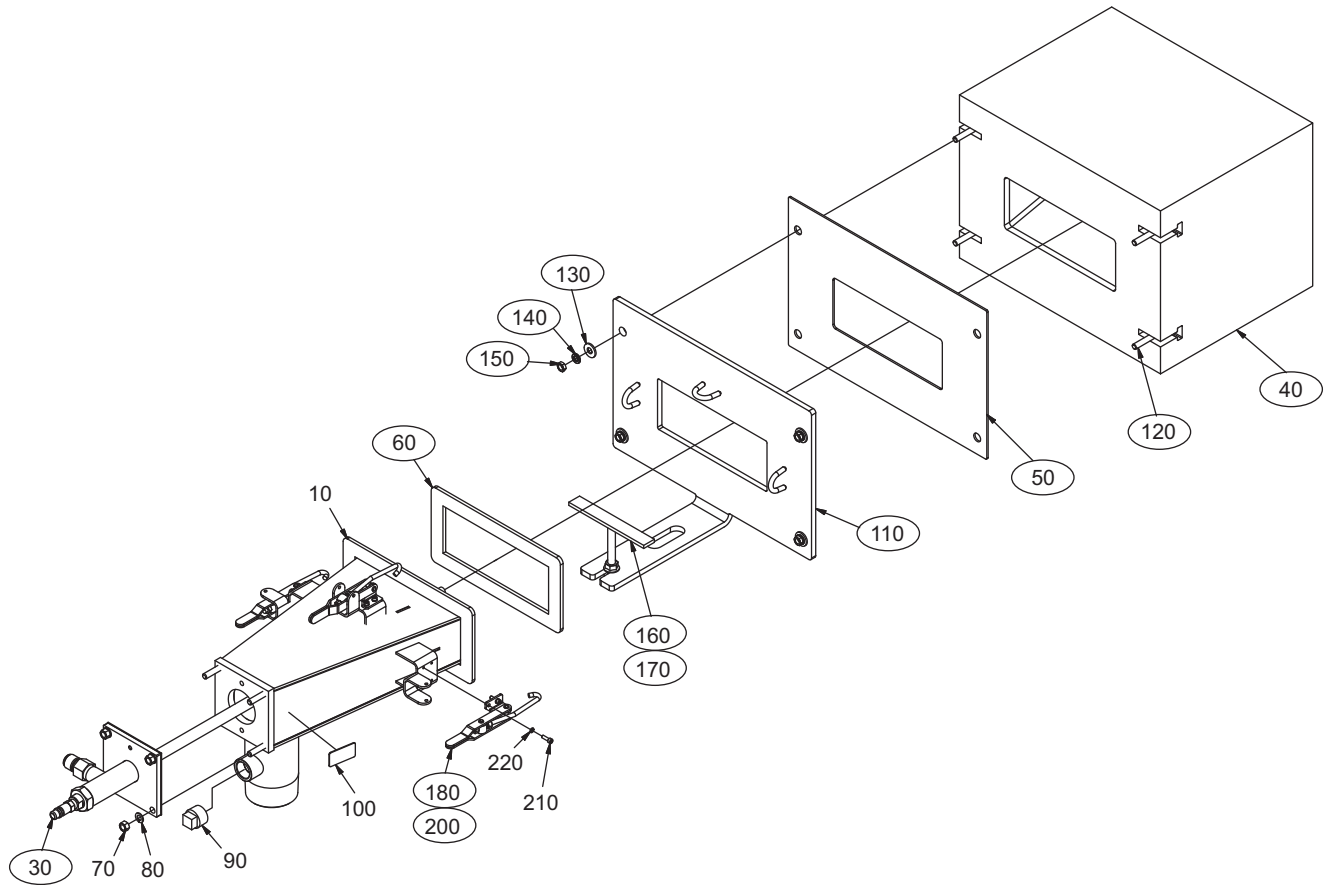

Eclipse PrimeFire 400 Burners

Spare Parts List 1190-3

3/27/2015

10 MM Btu/h

Version 1.3

Ref.	Part Numbers	Description
30	020845-4	Oil Lance Assembly, With Fittings
30	020845-3	Oil Lance Assembly, Without Fittings
40	020787-2	Refractory Combustor, Jade 50 Dcx
40	020787-1	Refractory Combustor, Zedpave-C
50	020797	Combustor Mounting Flange Gasket
60	020818-2	Mounting Flange Gasket, Burner
110	020804	Burner Block Mounting Flange Assembly
120	A920903556	T-Bolt, 3/8-16 X 3-1/4 inch
130	19267	Flat Washer, 7/16 inch
140	19269	Lock Washer, 3/8 inch

Ref.	Part Numbers	Description
150	016196	Hex Nut, 3/8-16
160	020874-2	Support Stand
170	19898	Lock Nut, 1/2-13
180	018933	Hex Nut, 3/4-10
200	10004027	Sash Chain And Hairpin Assembly
	10006746	Fitting, Compression, 1 inch NPT To 1 inch Tube
	020817-2	Inlet Flange Gasket
	10006748-7	Orifice Assembly, 6.0 mm Bore
	10006748-8	Orifice Assembly, 6.5 mm Bore
	10006748-9	Orifice Assembly, 7.0 mm Bore
	10046484	Peepsight
	10006747	Oxygen Bypass Tube