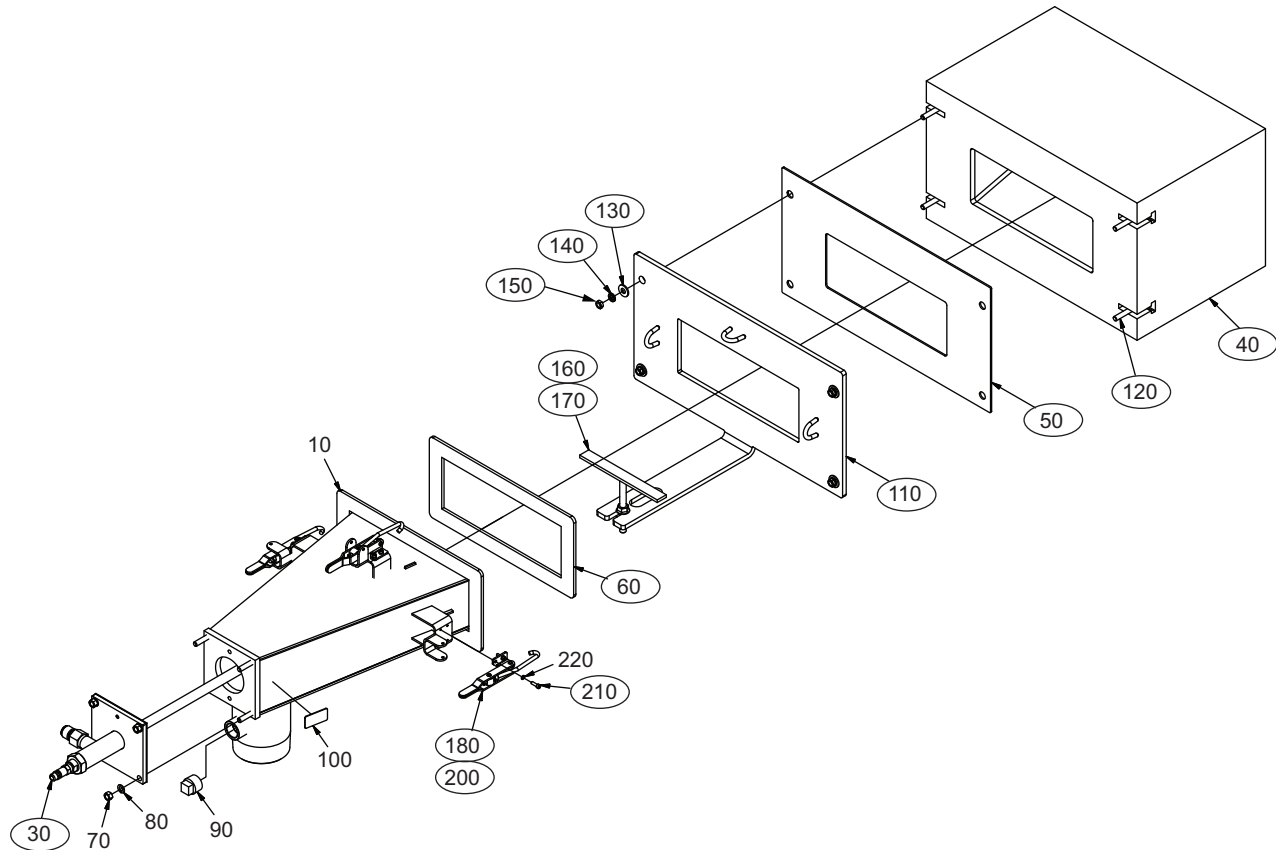

Eclipse PrimeFire 400 Burners

Spare Parts List 1190-4

3/27/2015

20 MM Btu/h

Version 1.3

Ref.	Part Numbers	Description
30	020845-2	Oil Lance Assembly, With Fittings
30	020845-1	Oil Lance Assembly, Without Fittings
40	020778-2	Refractory Combustor, Jade 50 Dcx
40	020778-1	Refractory Combustor, Zedpave-C
50	020795	Combustor Mounting Flange Gasket
60	020818-1	Burner Mounting Flange Gasket
110	020803	Burner Block Mounting Flange Assembly
120	A920903556	T-Bolt, 3/8-16 X 3-1/4 inch
130	19267	Flat Washer, 7/16 in.
140	19269	Lock Washer, 3/8 in.
150	016196	Hex Nut, 3/8-16
160	020874-1	Support Stand

Ref.	Part Numbers	Description
170	19898	Lock Nut, 1/2-13
180	018993	Latch Clamp Assembly
200	10004027	Sash Chain And Hairpin Assembly
210	102458SHSS	Socket Head Cap Screw, 10-24 X 5/8 inch
	10006746	Fitting, Compression, 1 inch NPT To 1 inch Tube
	020817-1	Inlet Flange Gasket
	10006748-6	Orifice Assembly, 10.0 mm Bore
	10006748-4	Orifice Assembly, 8.0 mm Bore
	10006748-5	Orifice Assembly, 9.0 mm Bore
	10046484	Peepsight
	10006747	Oxygen Bypass Tube, 1 inch OD X 0.083 Wall
	19277	Lock Washer, No.10